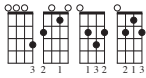

On Top of Spaghetti

October 25, 2020
 From "On Top of Old Smokey"
 (20th century?)
 Arranged by Gary Jugert
 for Diatonic Harmonica

Gary Jugert's Big Book of Harmonica
<https://mammothgardens.com>

Ukulele Chords

C F G G7

Repeats:
 Until you own
 a spaghetti tree

♩ = 120

Chords & Lyrics

1 2 3 4 5 6 7

On top of spa-ghet-ti all co-vered with cheese, I
 (It) rolled off the ta-ble, and on-to the floor, and
 (It) rolled down the gut-ter, and un-der a bush, and
 (The) rains came and soaked it as wet as can be, and
 (The) tree was all co-vered with beau-ti-ful moss, it
 (If) you eat spa-ghet-ti all co-vered in cheese, hang