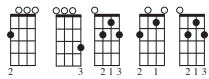

Am C D7 F G7

Repeats:
Just play.

♩ = 100

Chords
& Lyrics

Chords: C, G7, C, F, F, C

1 2 3 4 5

Oh give me a home where the buf - fa - lo roam and the deer and the

Diatonic in C 6 6 7 ~8 8 7 ~7 ~6 ~9 ~9 ~9 8 ~9 9 7 7